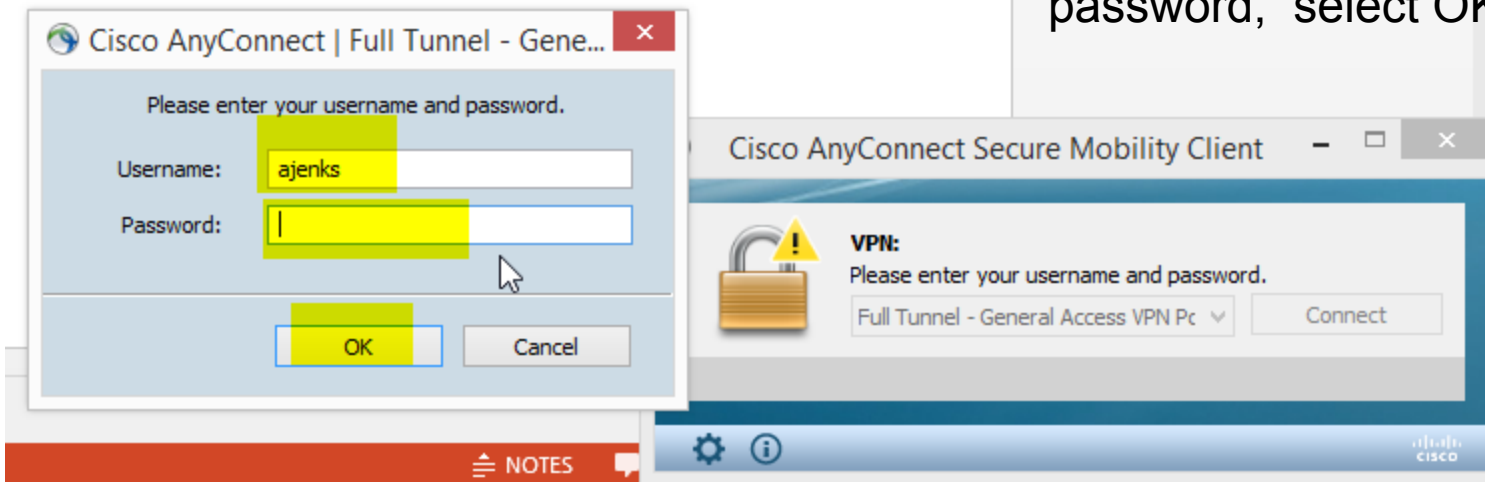

Use this “share name”

<\\files.umn.edu\cfans\labs>

This should give you access to the LAB network drive

After the Anyconnect is installed find the little icon in the system tray and click on icon Opening AnyConnect

Then select Connect

Then fill in your UMN id and password, select OK

After installing the VPN software and establishing the VPN connection (logging in), then Use Windows Explorer to Map to a Network Drive (see above)