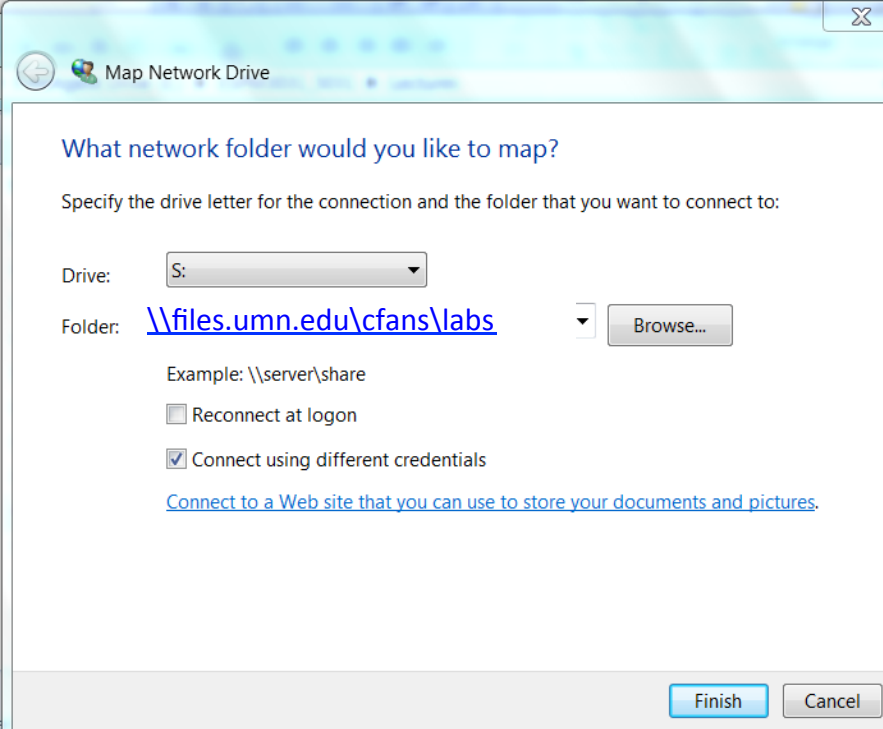

Use this “share name”

<\\files.umn.edu\cfans\labs>

This should give you access to the LAB network drive

After the Anyconnect is installed find the little icon in the system tray and click on icon Opening AnyConnect

Then select Connect

Then fill in your UMN id and password, select OK

After installing the VPN software and establishing the VPN connection (logging in), then Use Windows Explorer to Map to a Network Drive (see above)