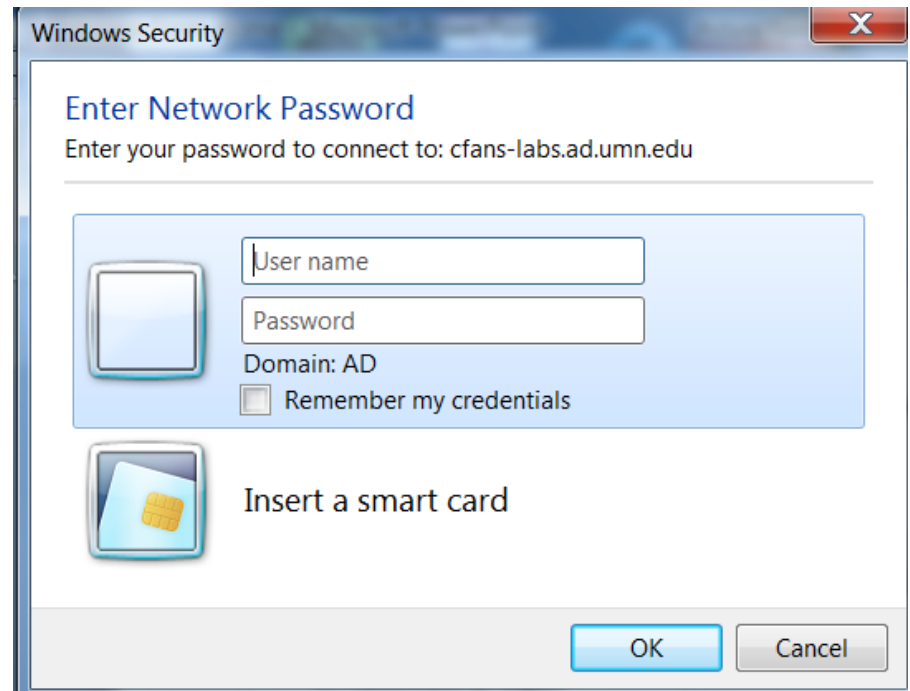

Home Access

VPN <http://it.umn.edu/downloads-guides>

Use the Download Guides to select your computer operating system.

Download and install the software.

Run the VPN software and log in

THEN

Map to a network drive (see next page if needed)

Use this “share name”

<\\files.umn.edu\cfans\labs>

This should give you access to the LAB network drive

After the Anyconnect is installed find the little icon in the system tray and click on icon Opening AnyConnect

Then select Connect

Then fill in your UMN id and password, select OK

After installing the VPN software and establishing the VPN connection (logging in), then Use Windows Explorer to Map to a Network Drive (see above)